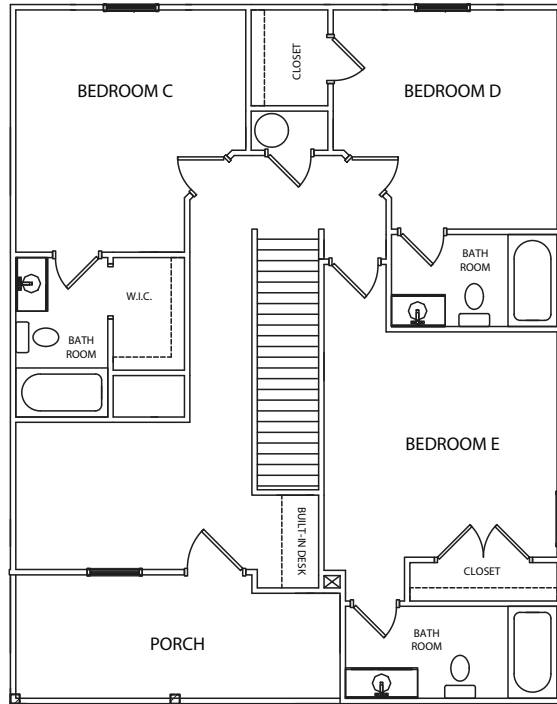

THE RETREAT

5

BEDROOM

5

BATHROOM

Hawthorne

2,280 sq ft

(662) 546-4910