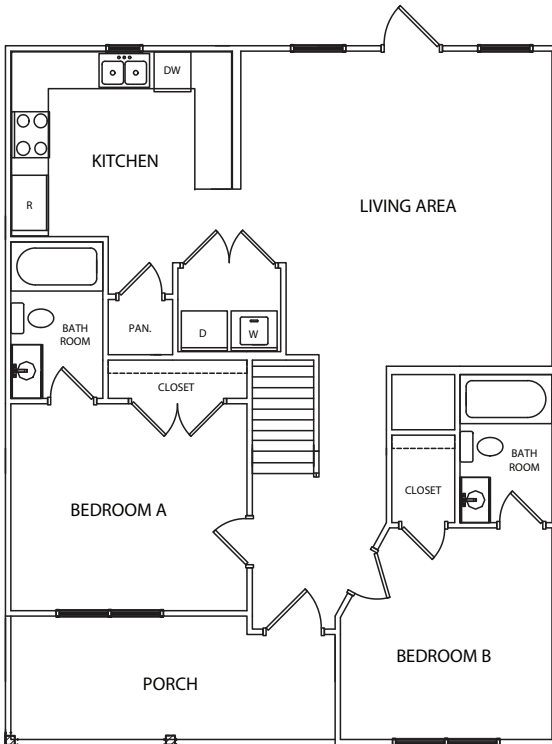

THE RETREAT

5

BEDROOM

5

BATHROOM

Hawthorne

2,280 sq ft

(662) 546-4910