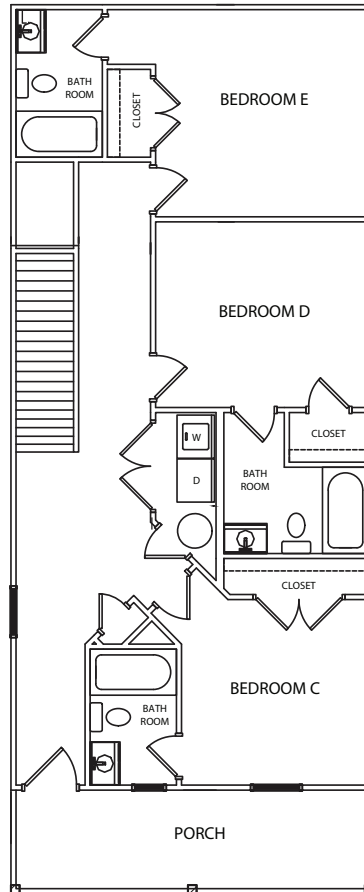

THE RETREAT

5

BEDROOM

5.5

BATHROOM

Rutherford
2,363 sq ft

(662) 546-4910
retreatstarkville.com

THE RETREAT

5

BEDROOM

5.5

BATHROOM

Talmadge Coupled Cottage

2,263 sq ft

(662) 546-4910

retreatstarkville.com