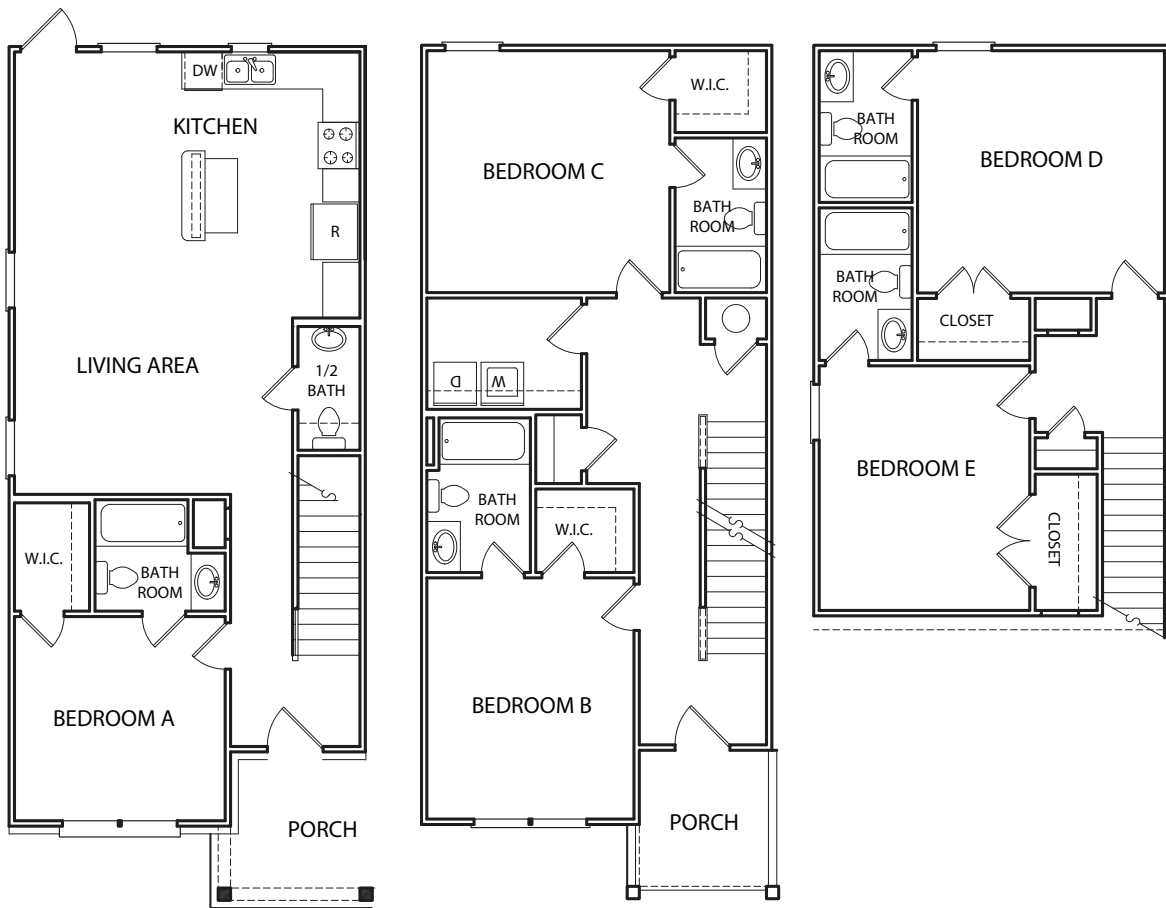

THE RETREAT

5

BEDROOM

5.5

BATHROOM

Rutherford
2,363 sq ft

(662) 546-4910
retreatstarkville.com

THE RETREAT

5

BEDROOM

5.5

BATHROOM

Talmadge Coupled Cottage

2,263 sq ft

(662) 546-4910

retreatstarkville.com