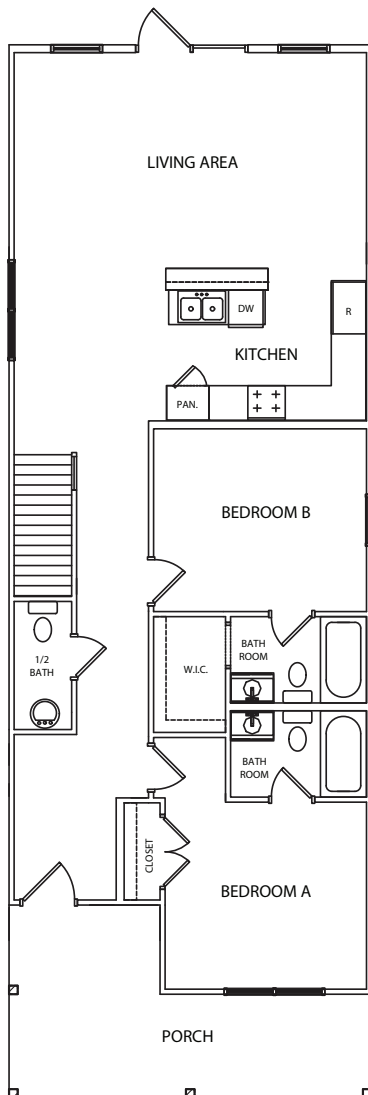

THE RETREAT

5

BEDROOM

5.5

BATHROOM

Rutherford
2,363 sq ft

(662) 546-4910
retreatstarkville.com

THE RETREAT

5

BEDROOM

5.5

BATHROOM

Talmadge Coupled Cottage

2,263 sq ft

(662) 546-4910

retreatstarkville.com