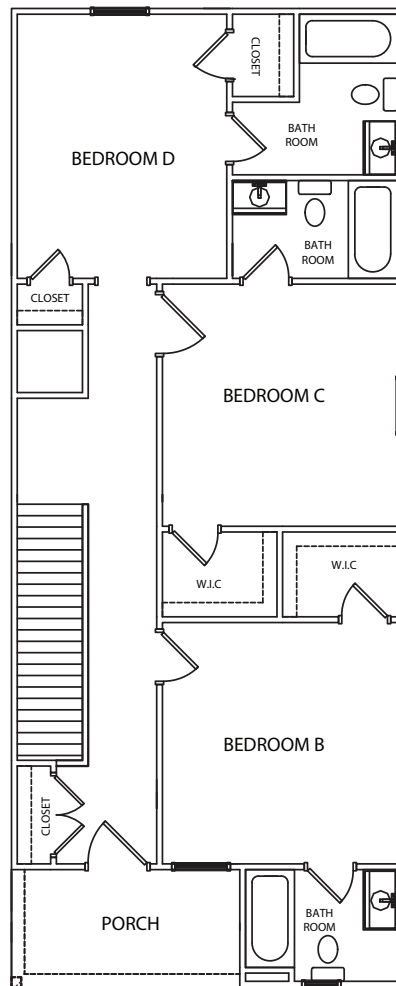

THE RETREAT

4

BEDROOM

4

BATHROOM

Lumpkin

1,760 sq ft

(662) 546-4910

retreatstarkville.com

THE RETREAT

4

BEDROOM

4

BATHROOM

Bloomfield
2,000 sq ft

(662) 546-4910
retreatstarkville.com