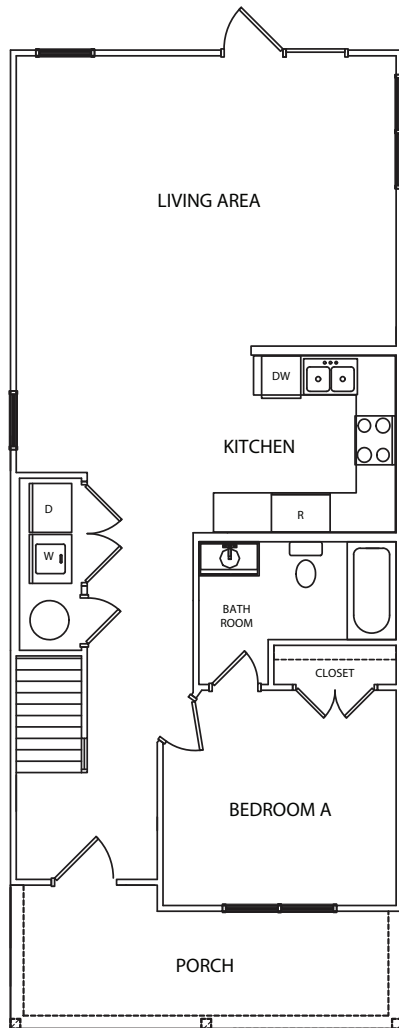

THE RETREAT

4

BEDROOM

4

BATHROOM

Lumpkin

1,760 sq ft

(662) 546-4910

retreatstarkville.com

THE RETREAT

4

BEDROOM

4

BATHROOM

Bloomfield
2,000 sq ft

(662) 546-4910
retreatstarkville.com