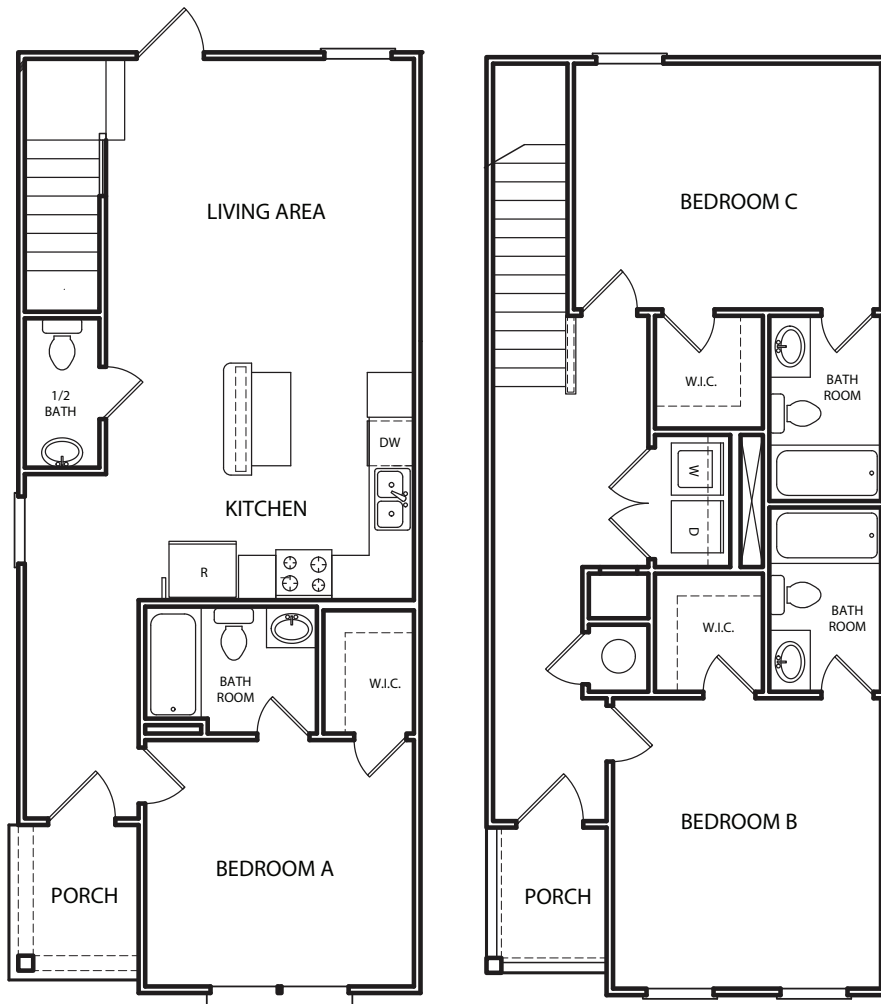

THE RETREAT

3

BEDROOM

3.5

BATHROOM

Oakview Coupled Cottage

1,498 sq ft

(662) 546-4910