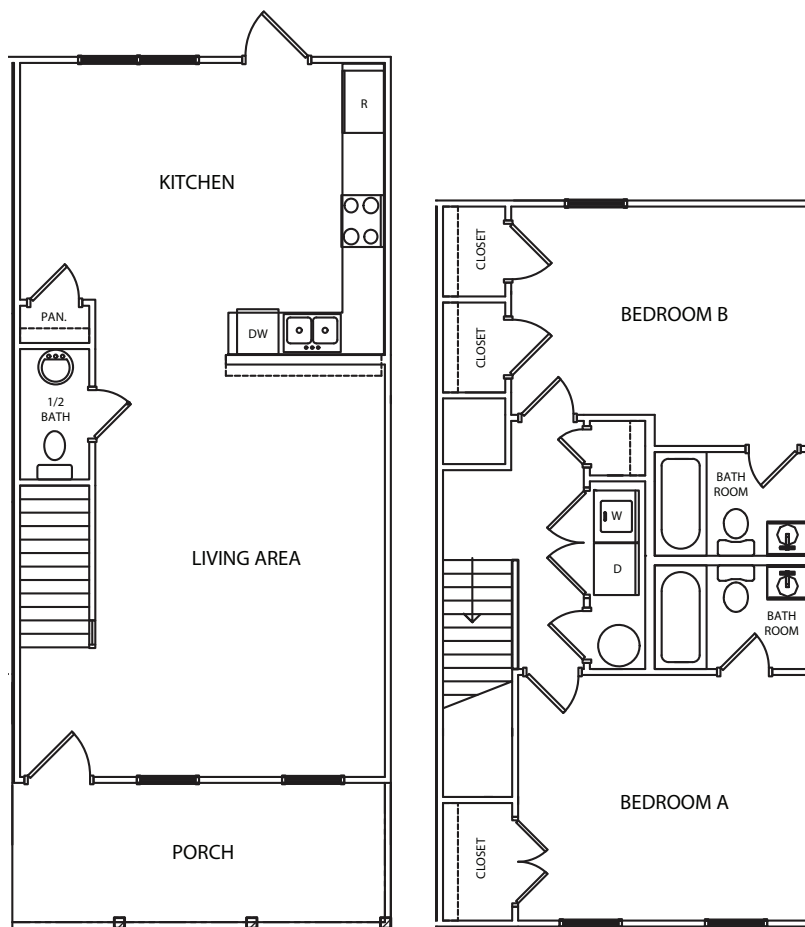

THE RETREAT

2 BEDROOM

2.5 BATHROOM

Birchmore Coupled Cottage

1,400 sq ft

(662) 546-4910

retreatstarkville.com